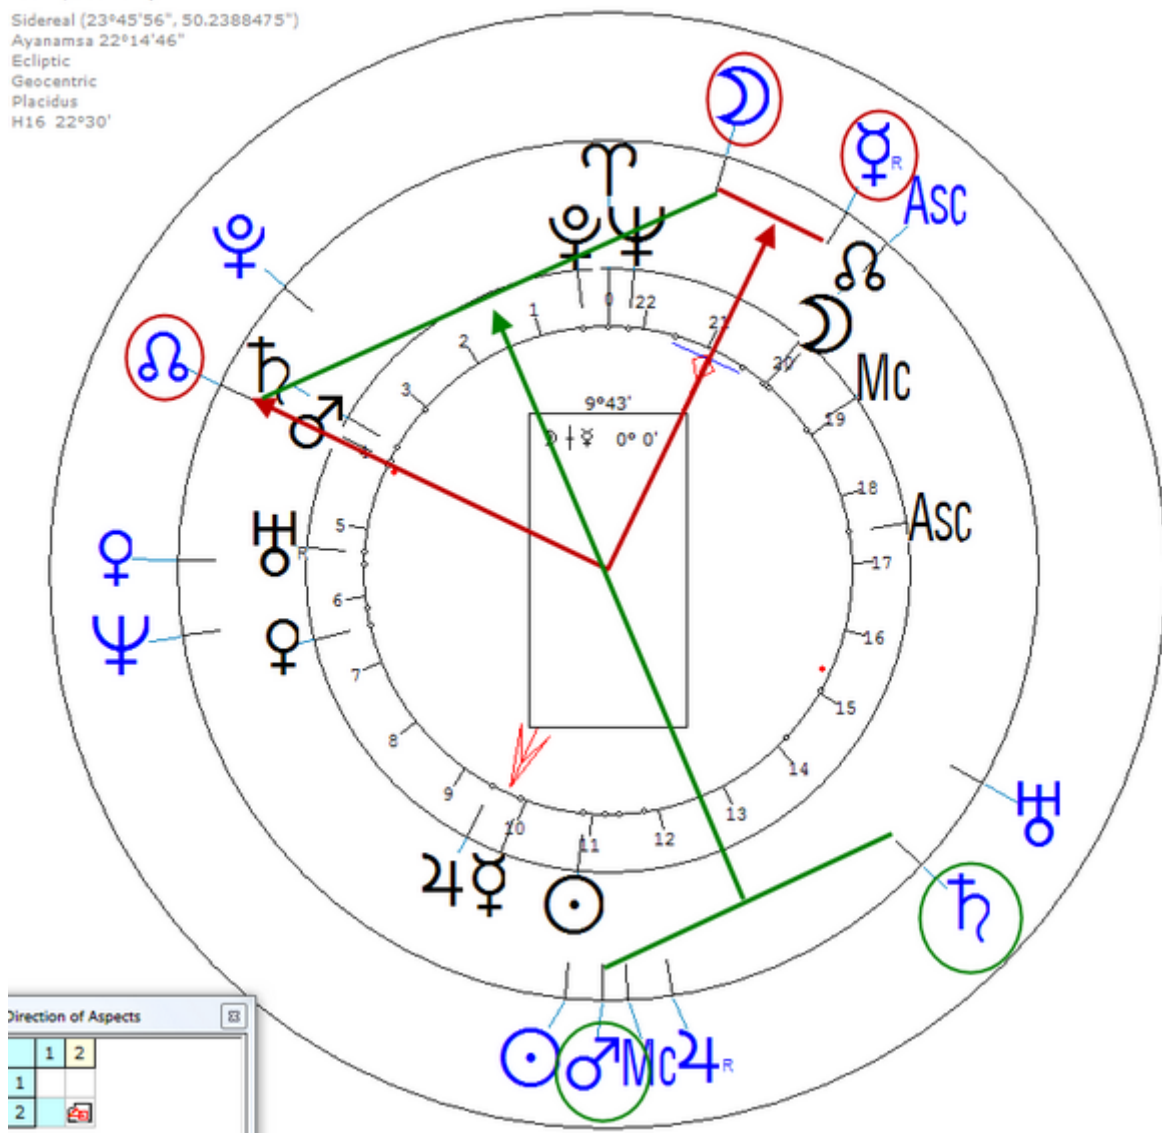

Solar Return (Harmonic 16)

Solar ♋ = Solar ☽/♀

Solar ☽/♋ = Solar ♂/♄

Solar ♀/♋ = ♀ n (neck- Hanging)

Rosenthal, Frieda

9 June 1891 Tue 8:00 (GMT+0:53:24) 52n29 13e21
Berlin, Germany

Sidereal (23°45'56", 50.2388475")
Ayanamsa 22°14'46"
Ecliptic
Geocentric
Placidus
H16 22°30'